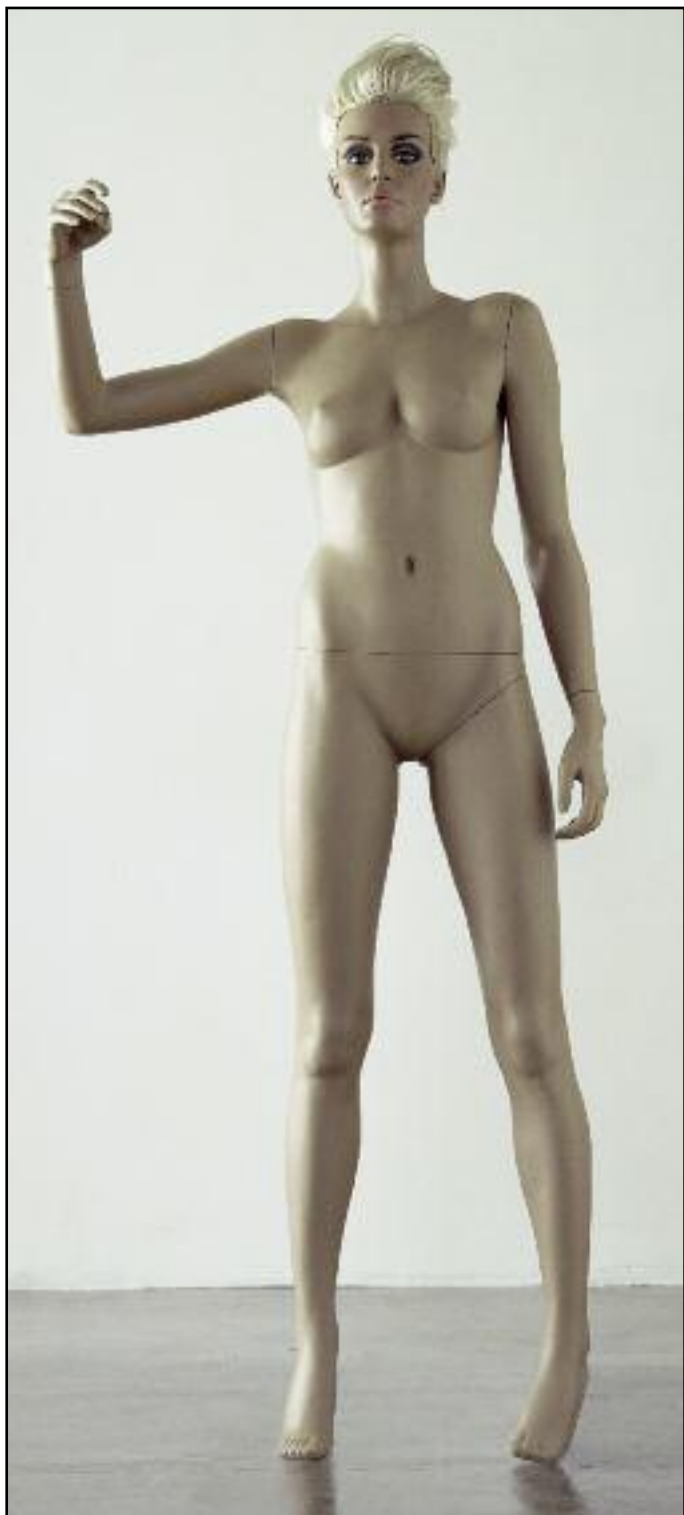

AR3B

Jody
Wig style Tulip

Mannequin Sizes

	UK	CONTINENTAL
HEIGHT	72"	183cm
BUST	33"	84cm
WAIST	25"	63cm
HIP	34 1/2"	87cm
SHOE	5 1/2	39
HEEL	3 1/2"	9cm