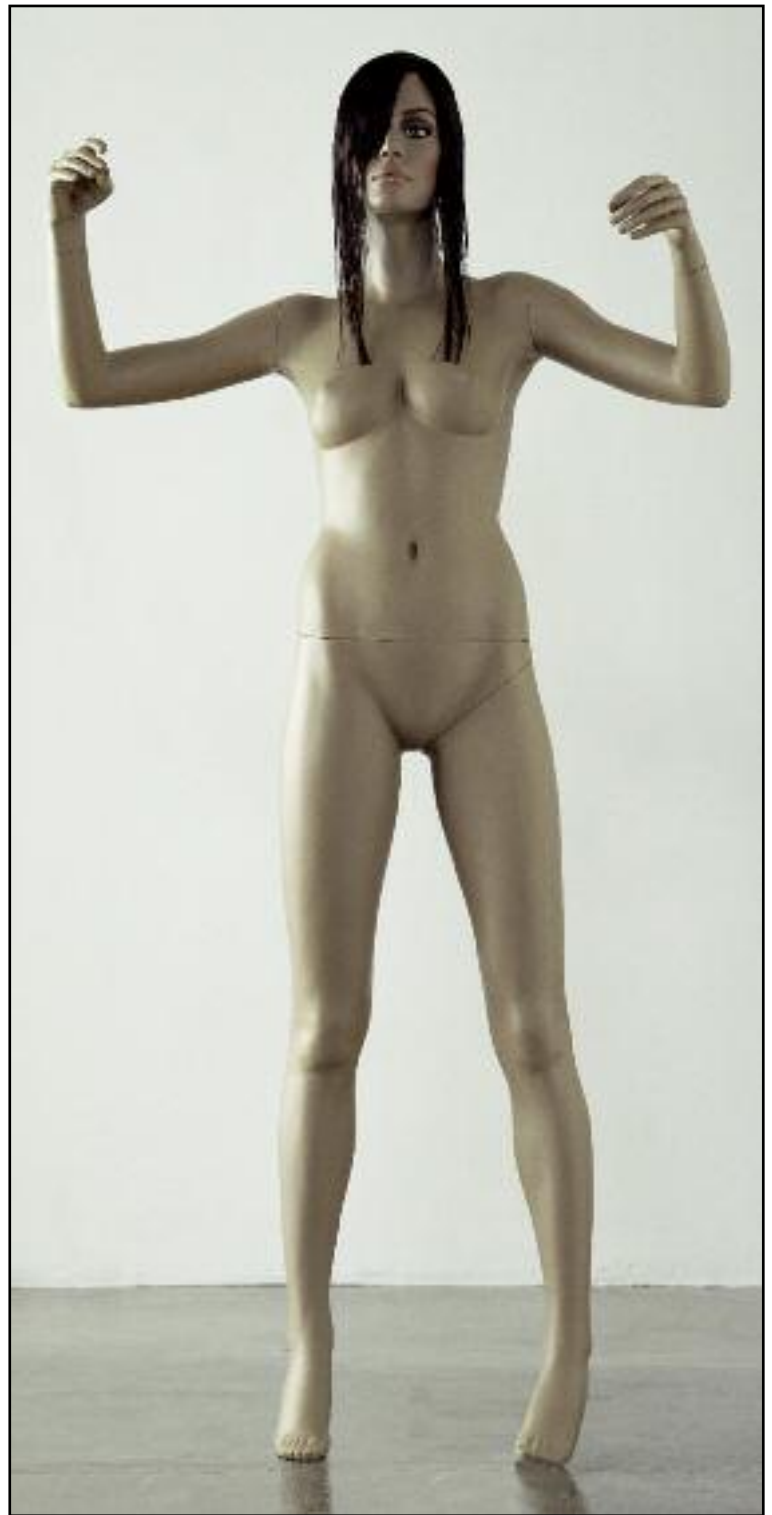

ROOTSTEIN

Girl Thing

by

John Taylor

©2002 Adel Rootstein Display Mannequins Ltd. Photography by Paul Raeside

AR1

Annie

Wig style Glad

Available as Ira code AR7

Mannequin Sizes

	UK	CONTINENTAL
HEIGHT	70 ¹ / ₂ "	179cm
BUST	33"	84cm
WAIST	25"	63cm
HIP	33"	84cm
SHOE	6	38
HEEL	3 ¹ / ₂ "	9cm

AR1A

Annie

Wig style Snow Drop

Mannequin Sizes

	UK	CONTINENTAL
HEIGHT	70 ¹ / ₂ "	179cm
BUST	33"	84cm
WAIST	25"	63cm
HIP	33"	84cm
SHOE	6	38
HEEL	3 ¹ / ₂ "	9cm

All dimensions are approximate only

AR1B

Annie
Wig style Grass

Mannequin Sizes

	UK	CONTINENTAL
HEIGHT	70 ¹ / ₂ "	179cm
BUST	33"	84cm
WAIST	25"	63cm
HIP	33"	84cm
SHOE	6	38
HEEL	3 ¹ / ₂ "	9cm

AR2

Lidija
Wig style Iris

Mannequin Sizes

	UK	CONTINENTAL
HEIGHT	69 ¹ / ₂ "	176.5cm
BUST	34"	86cm
WAIST	24 ¹ / ₂ "	62cm
HIP	35 ¹ / ₂ "	89cm
SHOE	6	38
HEEL	3 ¹ / ₂ "	9cm

AR3

Jody
Wig style Stem

Mannequin Sizes

	UK	CONTINENTAL
HEIGHT	72"	183cm
BUST	33"	84cm
WAIST	25"	63cm
HIP	34 1/2"	87cm
SHOE	5 1/2	39
HEEL	3 1/2"	9cm