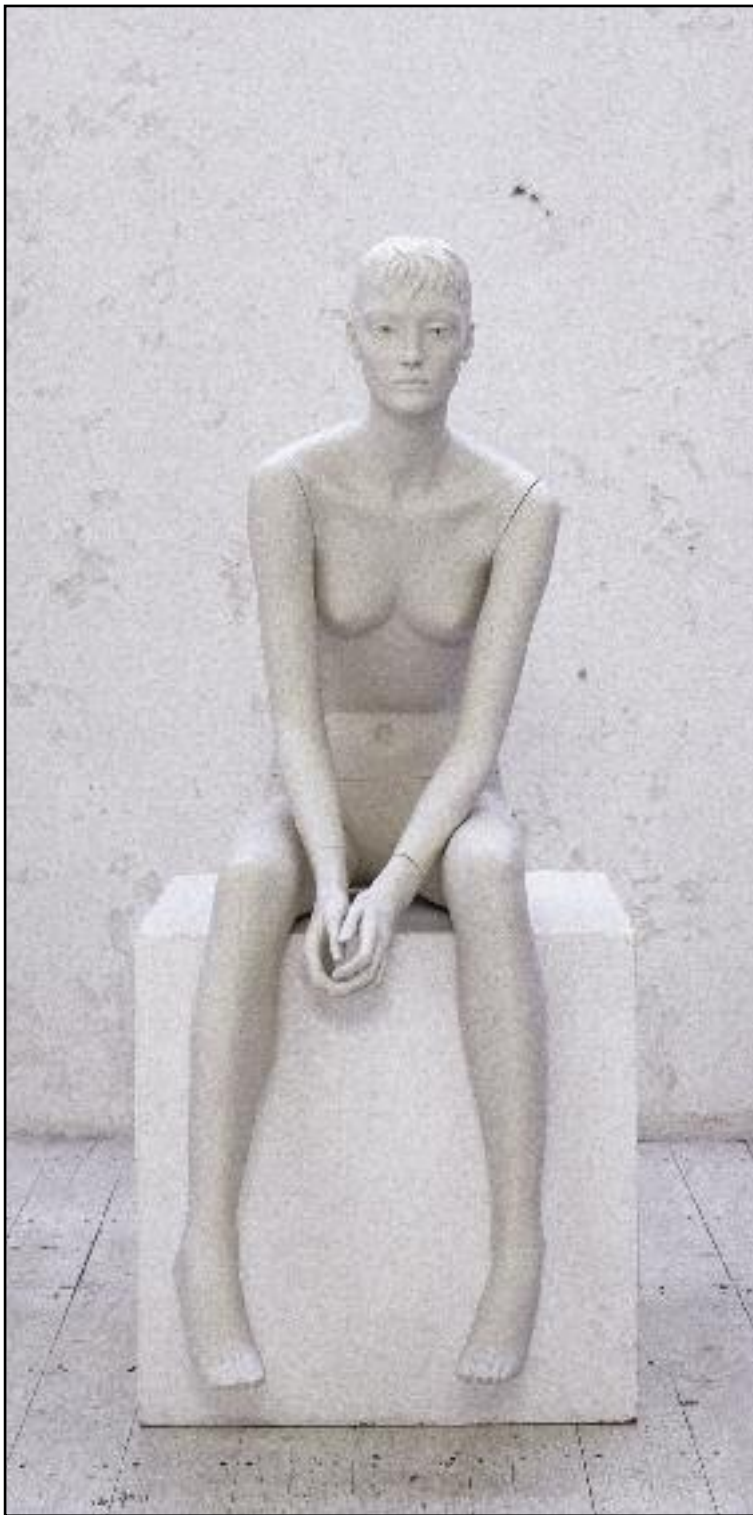

AR6
Ira

Mannequin Sizes

	UK	CONTINENTAL
HEIGHT	72"	183cm
BUST	32"	81cm
WAIST	25"	63cm
HIP	33	84cm
SHOE	6	38
SEAT HEIGHT (min)	18"	46cm

All dimensions are approximate only