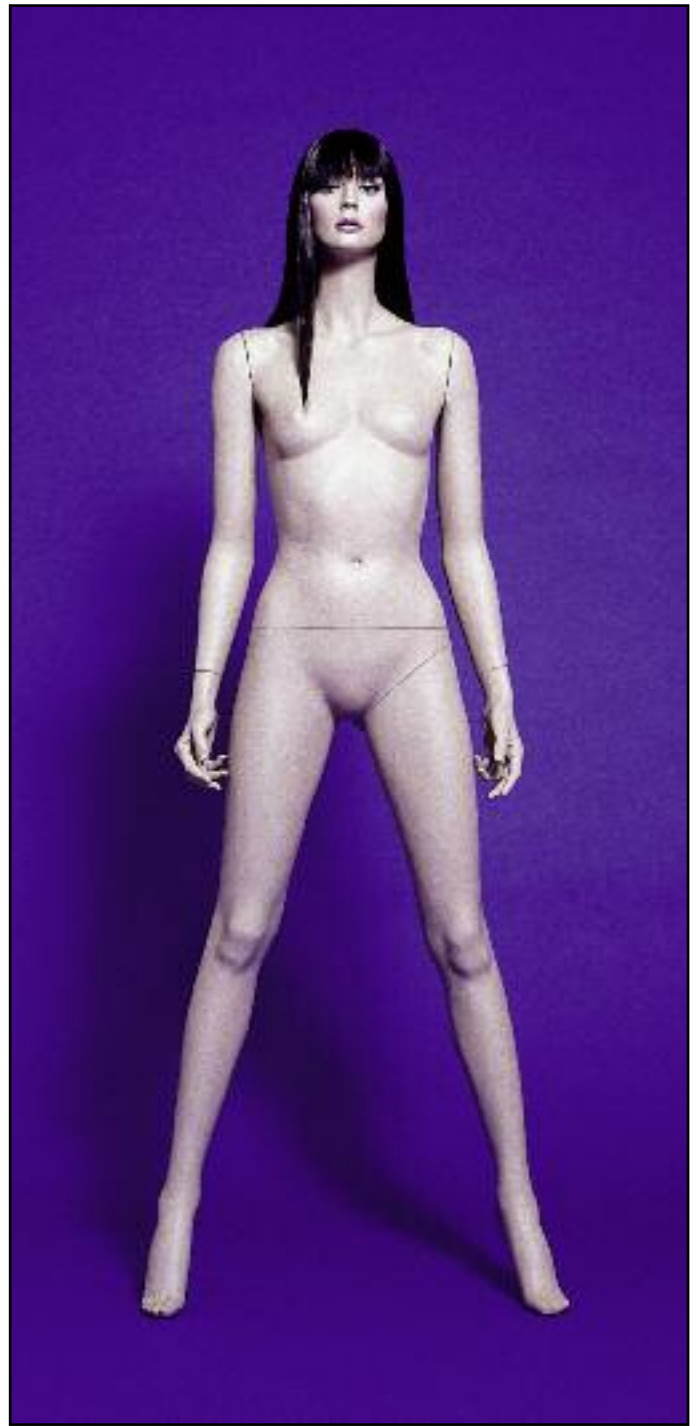

	UK	CONTINENTAL
HEIGHT	70 $\frac{1}{2}$ "	179cm
BUST	33"	84cm
WAIST	24 $\frac{1}{2}$ "	62cm
HIP	34"	86cm
SHOE	6	38
HEEL	3 $\frac{1}{2}$ "	9cm

P3A

Pauliina

Wig style Deck

Make-up style Positions Pink

Kneeling pose also available (P3AK)

Seat height 29" (74cm)

Mannequin Sizes

	UK	CONTINENTAL
HEIGHT	70 $\frac{1}{2}$ "	179cm
BUST	33"	84cm
WAIST	24 $\frac{1}{2}$ "	62cm
HIP	34"	86cm
SHOE	6	38
HEEL	3 $\frac{1}{2}$ "	9cm

All dimensions are approximate only

P3AK

Pauliina

Wig style Pauliina

Make-up style Positions Pink

Mannequin Sizes

	UK	CONTINENTAL
HEIGHT	70 $\frac{1}{2}$ "	179cm
BUST	33"	84cm
WAIST	24 $\frac{1}{2}$ "	62cm
HIP	34"	86cm
SHOE	6	38
HEEL	3 $\frac{1}{2}$ "	9cm

P7A

Pauliina

Wig style Deck

Make-up style Positions Pink

Kneeling pose also available (P7AK)

Mannequin Sizes

	UK	CONTINENTAL
HEIGHT	70 $\frac{1}{2}$ "	179cm
BUST	32 $\frac{1}{2}$ "	82.5cm
WAIST	24 $\frac{1}{2}$ "	62cm
HIP	34"	86cm
SHOE	6	38
HEEL	3 $\frac{1}{2}$ "	9cm