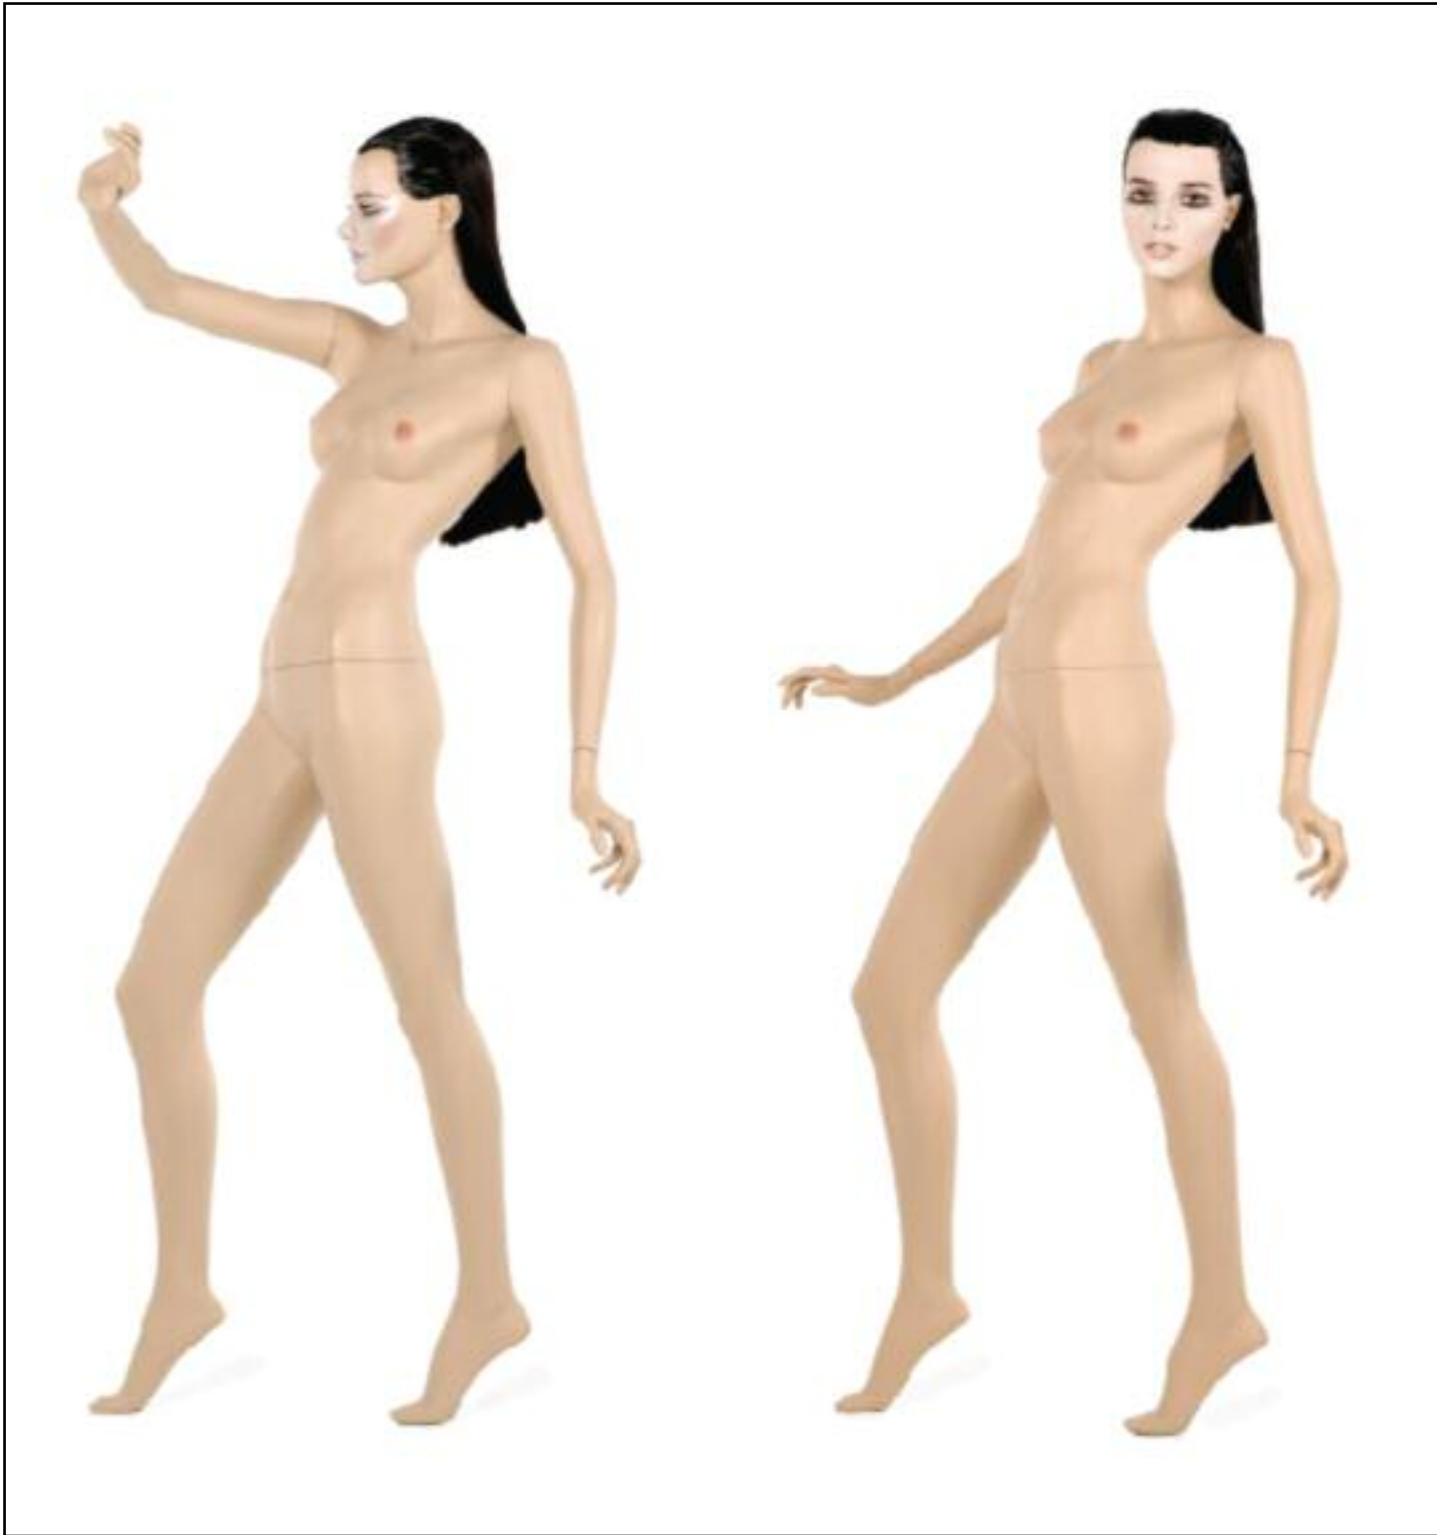

**SH1**

Anya L

Wig Style Granite  
Make-up Graphite

**SH3**

Felyn

Wig Style Granite  
Make-up Graphite

**MANNEQUIN SIZES**

	UK	CONTINENTAL
HEIGHT	70"	178cm
BUST	34"	86cm
WAIST	25"	63cm
HIP	36"	91cm
SHOE	7	40
HEEL	4 1/2"	11cm

**MANNEQUIN SIZES**

	UK	CONTINENTAL
HEIGHT	70"	178cm
BUST	34"	86cm
WAIST	25"	63cm
HIP	36"	91cm
SHOE	7	40
HEEL	4 1/2"	11cm