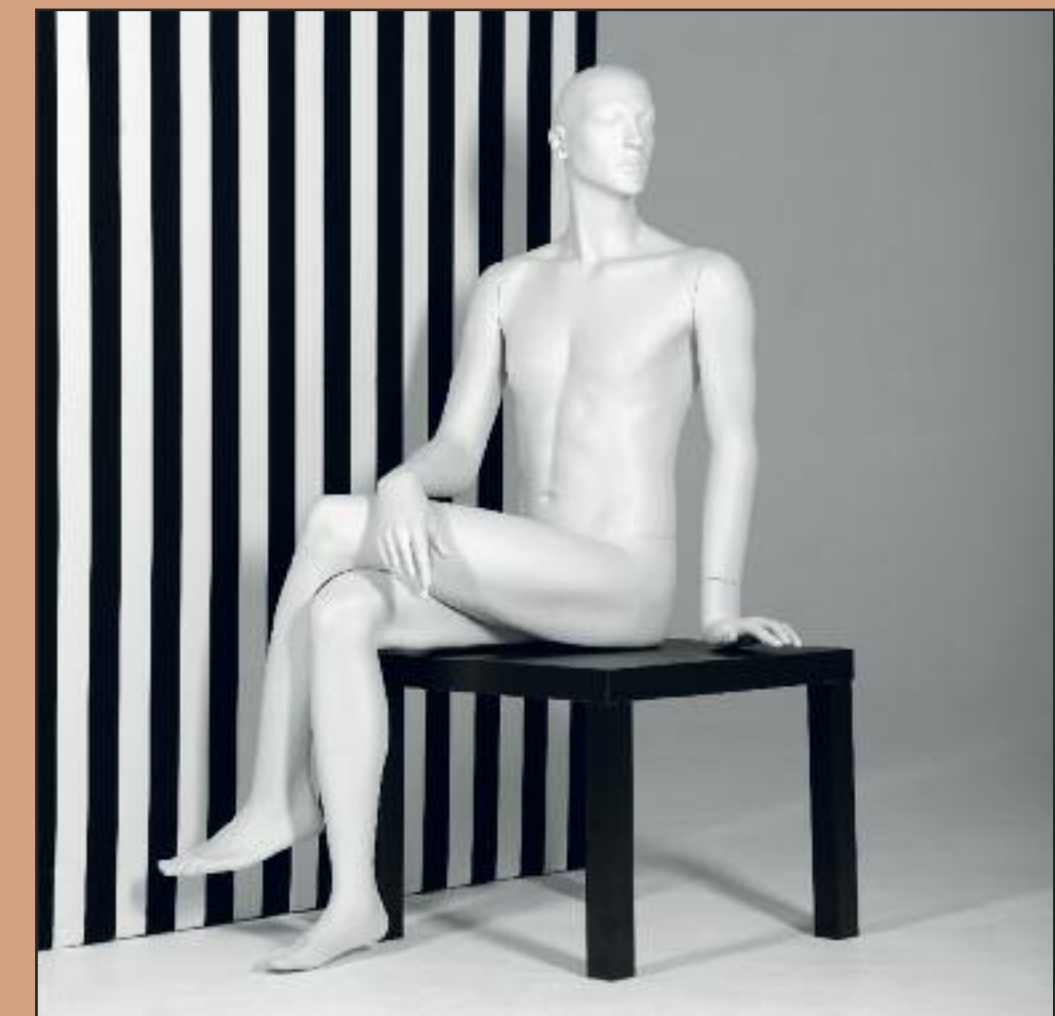

©2013 Adel Rootstein Display Mannequins Ltd. Photography by chrisjesson.com

ROOTSTEIN

Rootstein

SK1

Height	5'10"	(178cm)
Bust	32"	(81cm)
Waist	24"	(61cm)
Hip	36"	(91.5cm)
Heel	4"	(10cm)
Shoe	6/7	(39/40)

Mannequin Height	6'2"	(188cm)
------------------	------	---------

Mannequin Height	6'2"	(188cm)
------------------	------	---------

SK8

Height	6'2"	(188cm)
Chest	36"	(91.5cm)
Waist	30"	(76cm)
Collar	15"	(38cm)
Inside Leg	33"	(84cm)
Shoe	9/10	(44)

SK9

Height	6'2"	(188cm)
Chest	36"	(91.5cm)
Waist	30"	(76cm)
Collar	15"	(38cm)
Inside Leg	33"	(84cm)
Shoe	9/10	(44)

SK10

Height	6'2"	(188cm)
Chest	37"	(94cm)
Waist	31"	(78.5cm)
Collar	15"	(38cm)
Inside Leg	33"	(84cm)
Shoe	9/10	(44)
Seat Height	18"	(46cm)

SK Male Sculpted Head Code (A)

SK7

Height	6'2"	(188cm)
Chest	36"	(91.5cm)
Waist	30"	(76cm)
Collar	15"	(38cm)
Inside Leg	33"	(84cm)
Shoe	9/10	(44)