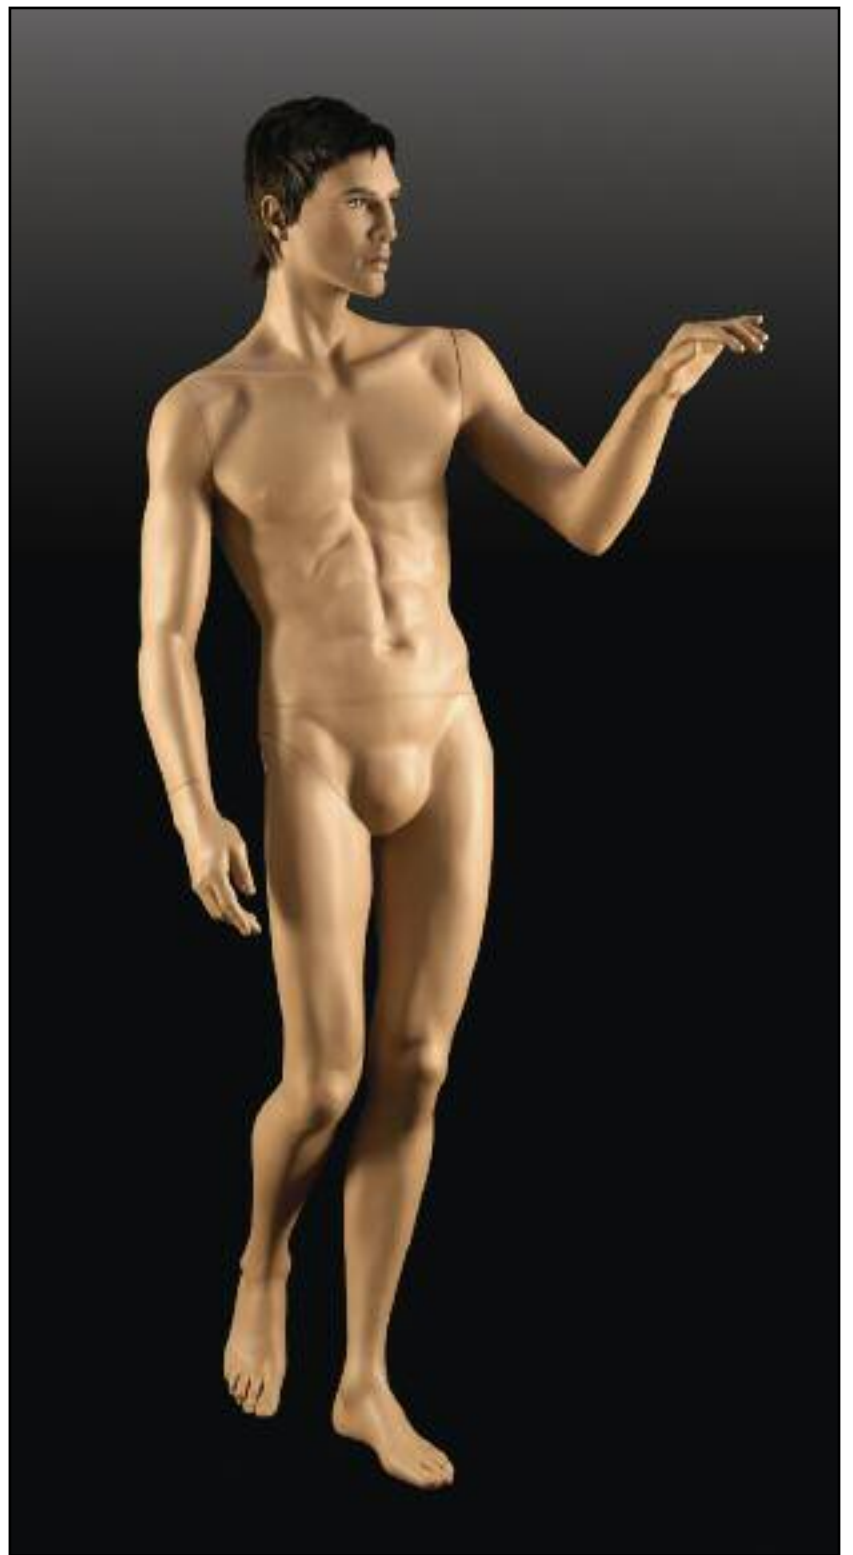

## FC1

Shane

Wig style Camera

Sculpted head option available FC1C

### Mannequin Sizes

	UK	CONTINENTAL
HEIGHT	73"	186cm
CHEST	40"	102cm
WAIST	32"	81cm
COLLAR	15"	38cm
INSIDE LEG	34"	86cm
SHOE	9	43
HEEL	1"	2.5cm

## FC2

Shane

Wig style Lens

Sculpted head option available FC2C

### Mannequin Sizes

	UK	CONTINENTAL
HEIGHT	73"	186cm
CHEST	40"	102cm
WAIST	32"	81cm
COLLAR	15"	38cm
INSIDE LEG	34"	86cm
SHOE	9	43
HEEL	1"	2.5cm

All dimensions are approximate only