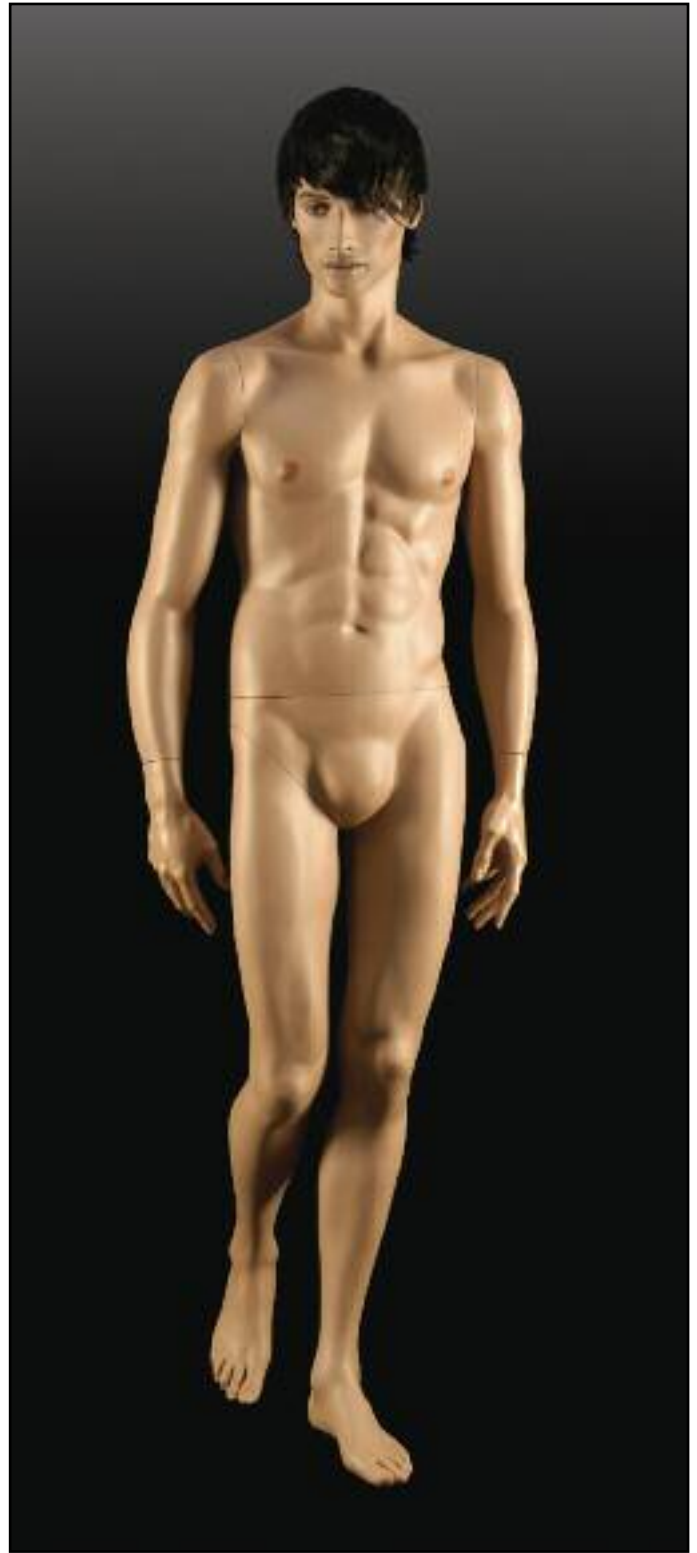

### Mannequin Sizes

	UK	CONTINENTAL
HEIGHT	73"	186cm
CHEST	40"	102cm
WAIST	32"	81cm
COLLAR	15"	38cm
INSIDE LEG	34"	86cm
SHOE	9	43
HEEL	1"	2.5cm

### Mannequin Sizes

	UK	CONTINENTAL
HEIGHT	73"	186cm
CHEST	40"	102cm
WAIST	32"	81cm
COLLAR	15"	38cm
INSIDE LEG	34"	86cm
SHOE	9	43
HEEL	1"	2.5cm

All dimensions are approximate only

#### Mannequin Sizes

	UK	CONTINENTAL
HEIGHT	73"	186cm
CHEST	40"	102cm
WAIST	32"	81cm
COLLAR	15"	38cm
INSIDE LEG	34"	86cm
SHOE	9	43
HEEL	1"	2.5cm