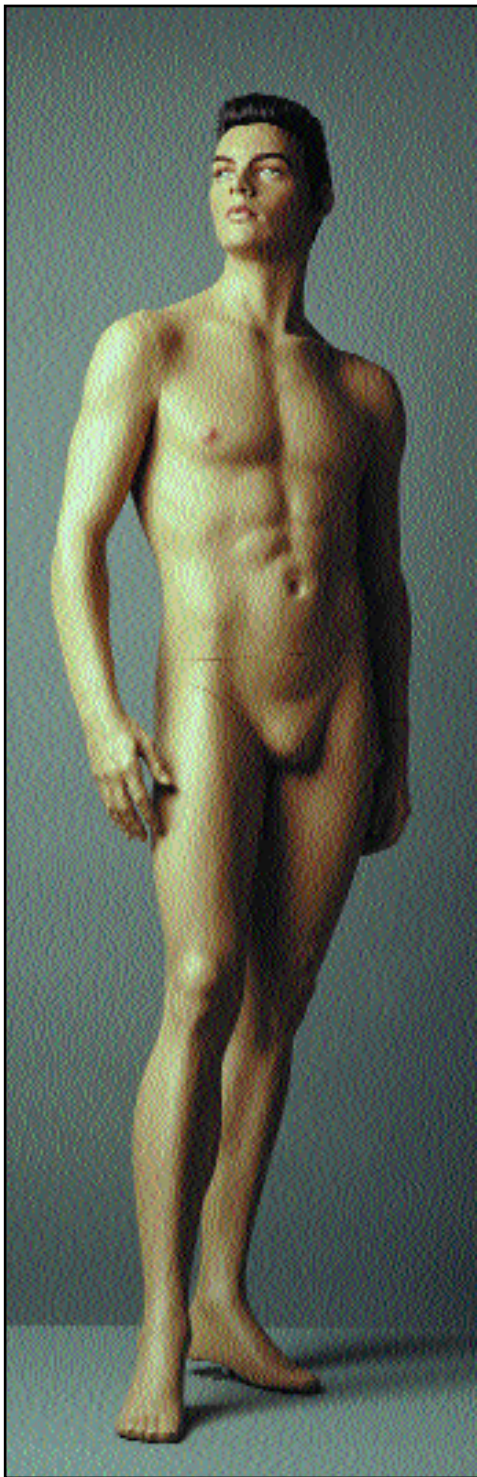

R
O
O
T
S
-
T
H
E
-
I
-
N

LADS & LIV

LAD1

Vanja

Wig Style Vanja
LAD21 Sculpted Hair

Mannequin Sizes

	UK	CONTINENTAL
HEIGHT	72"	183cm
CHEST	38"	96cm
WAIST	31"	78cm
COLLAR	15"	38cm
INSIDE LEG	32"	81cm
SHOE	10	44
SUIT	40R	50/52

LAD2

Scott

Wig Style Scott
LAD22 Sculpted Hair

Mannequin Sizes

	UK	CONTINENTAL
HEIGHT	72"	183cm
CHEST	39"	99cm
WAIST	32"	81cm
COLLAR	15 1/2"	39cm
INSIDE LEG	33"	84cm
SHOE	10	44
SUIT	40R	50/52

LAD3

Marcel

Wig Style Marcel
LAD23 Sculpted Hair

Mannequin Sizes

	UK	CONTINENTAL
HEIGHT	72"	183cm
CHEST	38"	96cm
WAIST	31"	78cm
COLLAR	15"	38cm
INSIDE LEG	32"	81cm
SHOE	10	44
SUIT	40R	50/52

LAD4

Liv

Wig Style Liv
LAD24 Sculpted Hair

Mannequin Sizes

	UK	CONTINENTAL
HEIGHT	70"	178cm
BUST	34"	86cm
WAIST	25"	64cm
HIP	35"	89cm
SHOE	6	38
HEEL	3"	7.5cm

	UK	CONTINENTAL
HEIGHT	72"	183cm
CHEST	38"	96cm
WAIST	31"	78cm
COLLAR	15"	38cm
INSIDE LEG	32"	81cm
SHOE	10	44
SUIT	40R	50/52

All dimensions are approximate only

LAD6

Jay

Wig Style Jay
LAD26 Sculpted Hair

Mannequin Sizes