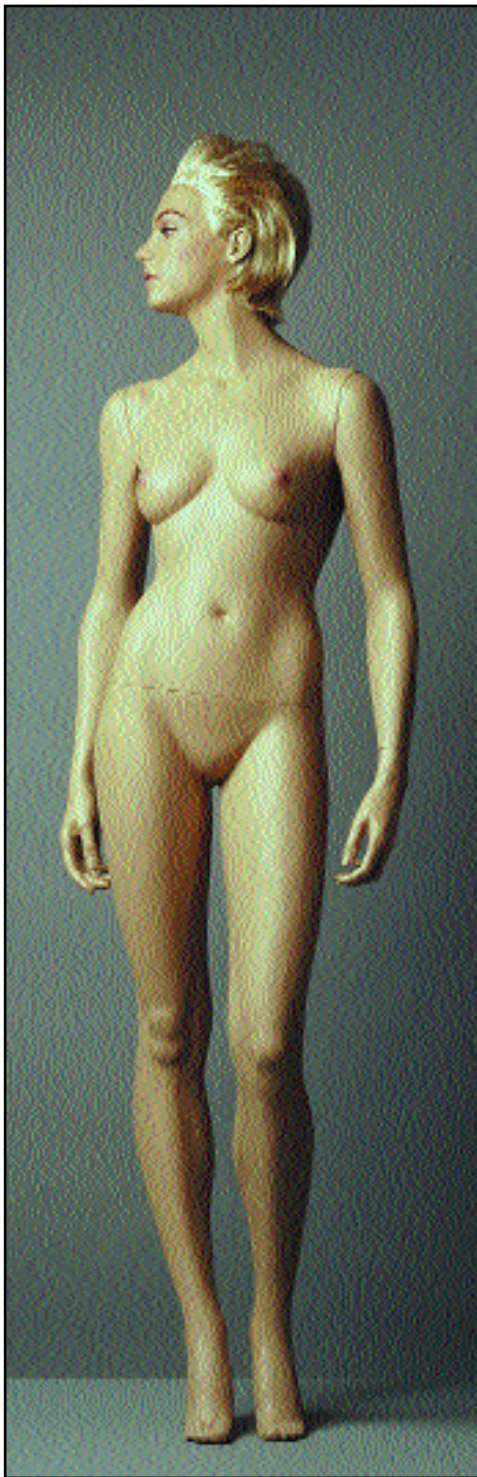

R
O
O
T
S
-
T
H
E
-
I
-
N

LADS & LIV

LAD1

Vanja

Wig Style Vanja
LAD21 Sculpted Hair

Mannequin Sizes

	UK	CONTINENTAL
HEIGHT	72"	183cm
CHEST	38"	96cm
WAIST	31"	78cm
COLLAR	15"	38cm
INSIDE LEG	32"	81cm
SHOE	10	44
SUIT	40R	50/52

LAD2

Scott

Wig Style Scott
LAD22 Sculpted Hair

Mannequin Sizes

	UK	CONTINENTAL
HEIGHT	72"	183cm
CHEST	39"	99cm
WAIST	32"	81cm
COLLAR	15 1/2"	39cm
INSIDE LEG	33"	84cm
SHOE	10	44
SUIT	40R	50/52

LAD3

Marcel

Wig Style Marcel
LAD23 Sculpted Hair

Mannequin Sizes

	UK	CONTINENTAL
HEIGHT	72"	183cm
CHEST	38"	96cm
WAIST	31"	78cm
COLLAR	15"	38cm
INSIDE LEG	32"	81cm
SHOE	10	44
SUIT	40R	50/52

LAD4

Liv

Wig Style Liv
LAD24 Sculpted Hair

Mannequin Sizes

	UK	CONTINENTAL
HEIGHT	70"	178cm
BUST	34"	86cm
WAIST	25"	64cm
HIP	35"	89cm
SHOE	6	38
HEEL	3"	7.5cm

	UK	CONTINENTAL
HEIGHT	72"	183cm
CHEST	38"	96cm
WAIST	31"	78cm
COLLAR	15"	38cm
INSIDE LEG	32"	81cm
SHOE	10	44
SUIT	40R	50/52

All dimensions are approximate only

LAD6

Jay

Wig Style Jay
LAD26 Sculpted Hair

Mannequin Sizes