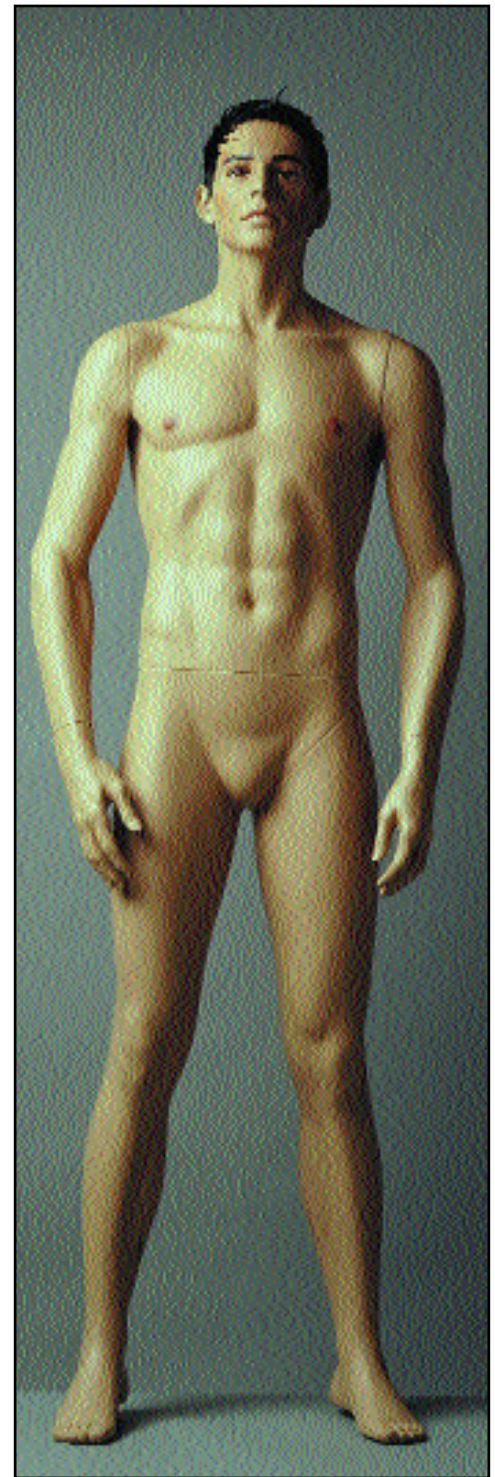

R
O
O
T
S
-
T
H
E
-
I
-
N

LADS & LIV

LAD1

Vanja

Wig Style Vanja
LAD21 Sculpted Hair

Mannequin Sizes

	UK	CONTINENTAL
HEIGHT	72"	183cm
CHEST	38"	96cm
WAIST	31"	78cm
COLLAR	15"	38cm
INSIDE LEG	32"	81cm
SHOE	10	44
SUIT	40R	50/52

LAD2

Scott

Wig Style Scott
LAD22 Sculpted Hair

Mannequin Sizes

	UK	CONTINENTAL
HEIGHT	72"	183cm
CHEST	39"	99cm
WAIST	32"	81cm
COLLAR	15 1/2"	39cm
INSIDE LEG	33"	84cm
SHOE	10	44
SUIT	40R	50/52

LAD3

Marcel

Wig Style Marcel
LAD23 Sculpted Hair

Mannequin Sizes

	UK	CONTINENTAL
HEIGHT	72"	183cm
CHEST	38"	96cm
WAIST	31"	78cm
COLLAR	15"	38cm
INSIDE LEG	32"	81cm
SHOE	10	44
SUIT	40R	50/52

LAD4

Liv

Wig Style Liv
LAD24 Sculpted Hair

Mannequin Sizes

	UK	CONTINENTAL
HEIGHT	70"	178cm
BUST	34"	86cm
WAIST	25"	64cm
HIP	35"	89cm
SHOE	6	38
HEEL	3"	7.5cm

	UK	CONTINENTAL
HEIGHT	72"	183cm
CHEST	38"	96cm
WAIST	31"	78cm
COLLAR	15"	38cm
INSIDE LEG	32"	81cm
SHOE	10	44
SUIT	40R	50/52

All dimensions are approximate only

LAD6

Jay

Wig Style Jay
LAD26 Sculpted Hair

Mannequin Sizes