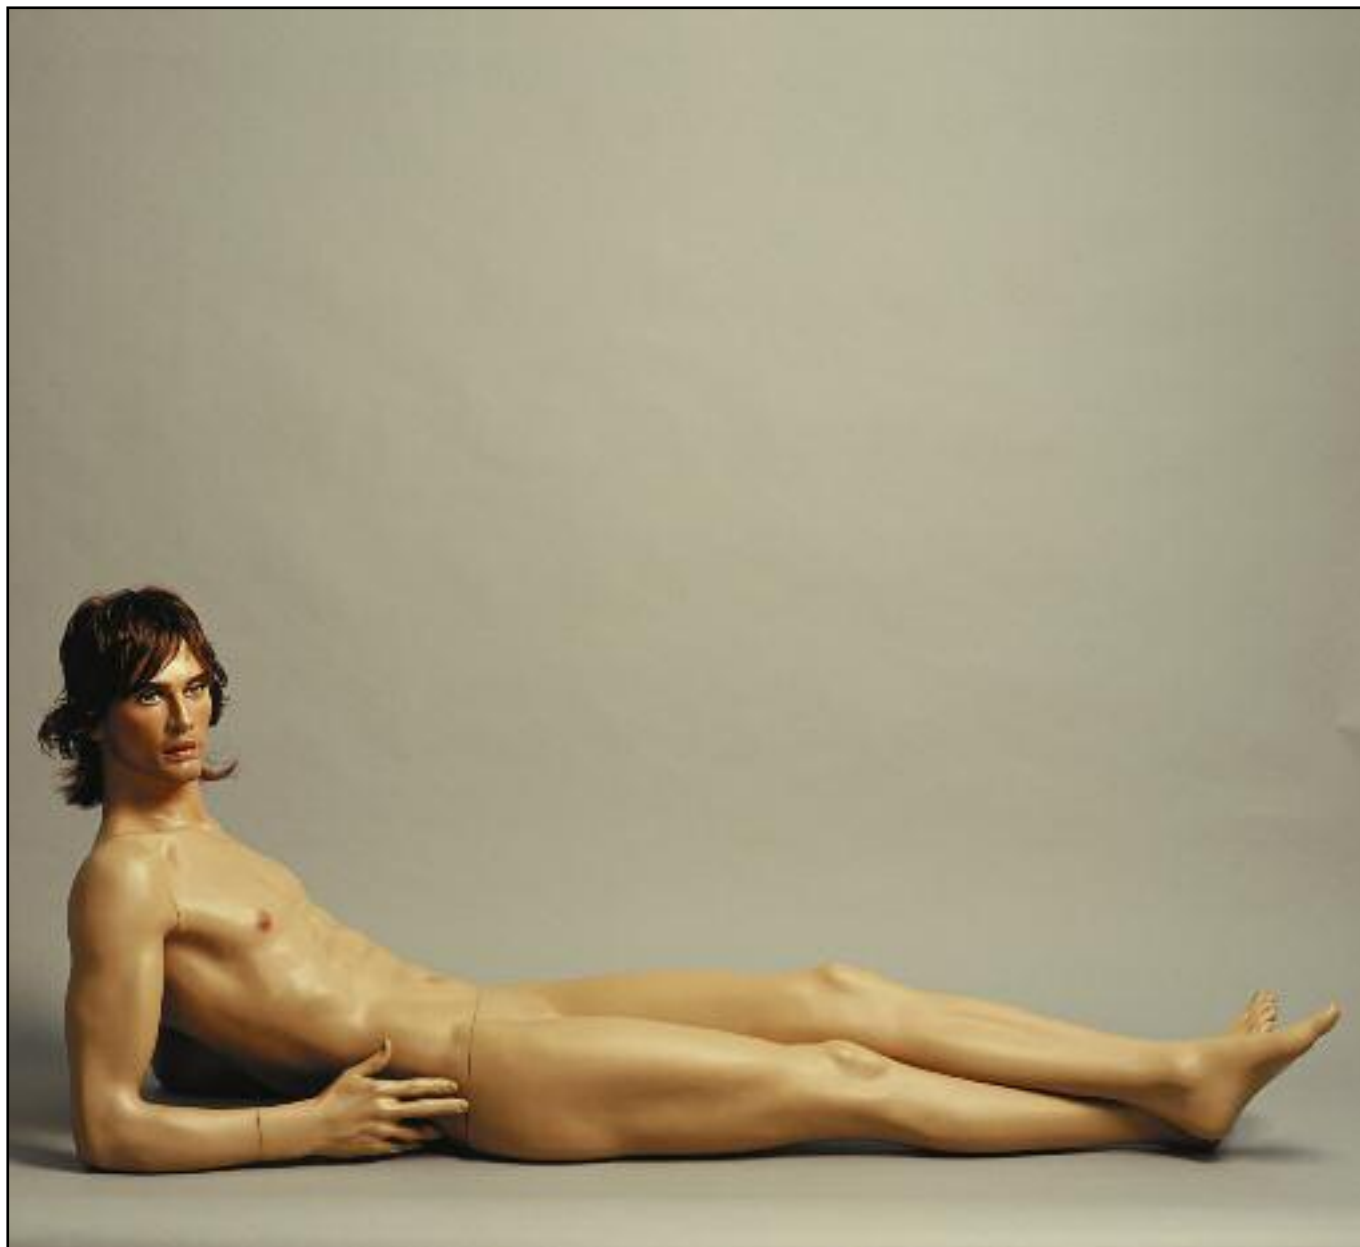

RE4

Tim

Wig style Tim

Mannequin Sizes

HEIGHT	UK 72"	CONTINENTAL 183cm
CHEST	40"	101cm
WAIST	33"	84cm
COLLAR	15¹/₂"	39cm
INSIDE LEG	33"	83cm
SHOE	9	43
SUIT	40R	50/52

Mannequin Dimensions

HEIGHT	UK 27"	CONTINENTAL 68.5cm
WIDTH	23"	58.5cm
LENGTH	64"	162.5cm

All dimensions are approximate only