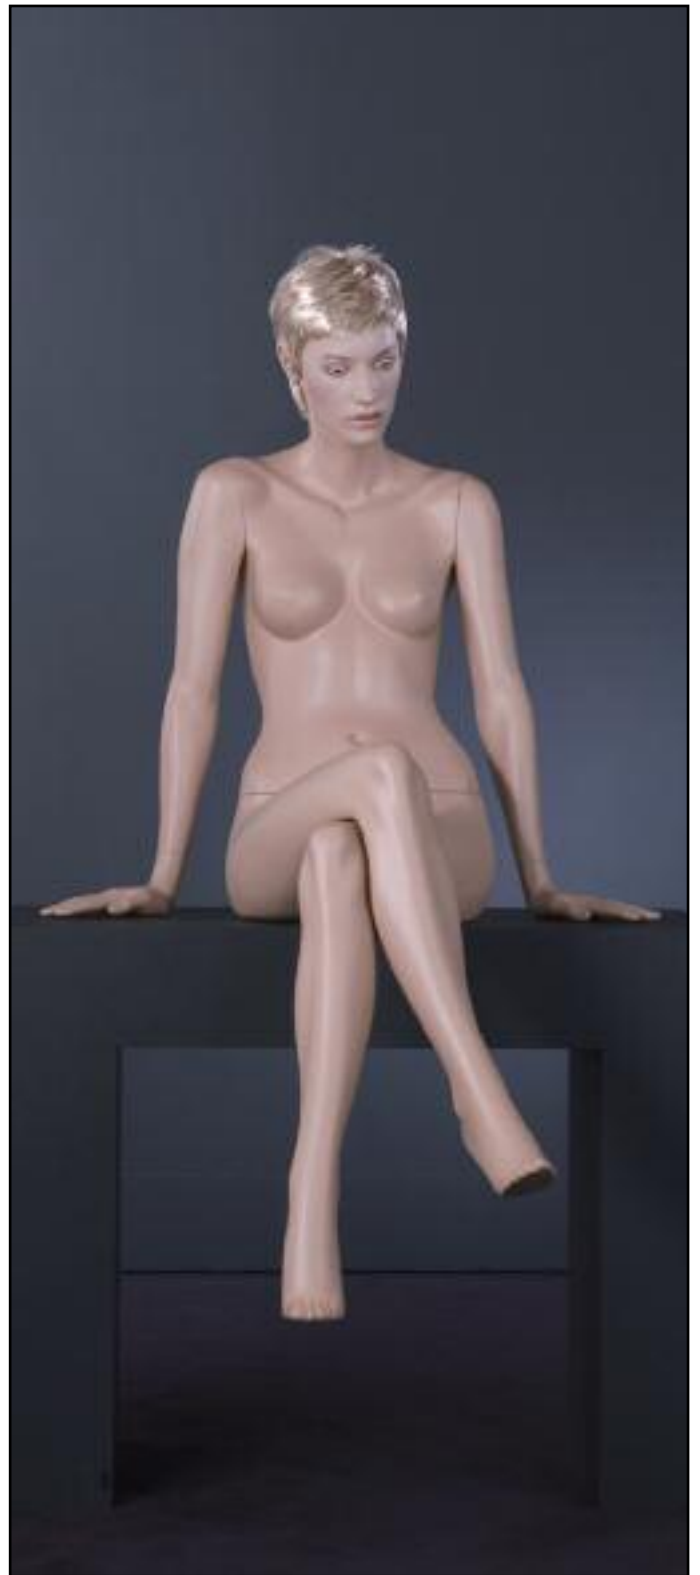

### Mannequin Sizes

	UK	CONTINENTAL
HEIGHT	70"	178cm
BUST	33"	84cm
WAIST	25"	63cm
HIP	36"	91cm
SHOE	6	38
HEEL	4"	10cm
SEAT HEIGHT	38 $\frac{1}{2}$ "	98cm

### Mannequin Sizes

	UK	CONTINENTAL
HEIGHT	70"	178cm
BUST	33"	84cm
WAIST	26"	66cm
HIP	36"	91cm
SHOE	6	38
HEEL	4"	10cm

All dimensions are approximate only

## SE5

Martha

Wig style Stroke

Make-up style Martha

### Mannequin Sizes

	UK	CONTINENTAL
HEIGHT	70"	178cm
BUST	33"	84cm
WAIST	25"	63cm
HIP	37"	94cm
SHOE	6	38
HEEL	4"	10cm
SEAT HEIGHT	18"	46cm