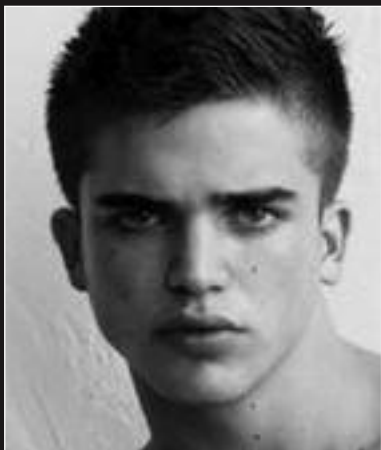

### Mannequin Sizes

HEIGHT	UK 70"	CONTINENTAL 178cm
BUST	33"	84cm
WAIST	24"	61cm
HIP	35"	89cm
SHOE	7	40
HEEL	4 1/2"	11cm

Ailar

Clara

Sarah

Jennifer

Faye

Brian